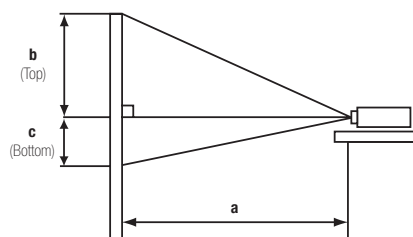

a: Projection distance
b: Lens centre to the higher edge of the screen
c: Lens centre to the lower edge of the screen

IMAGE SIZE 4:3 (FROM PROJECTOR'S LENS END)

Screen size (diagonal)	Projection distance (a)		Screen height (cm)	
	Wide (m)	Tele (m)	b (top)	c (bottom)
30" (0.8 m)	0.9	1.1	39	7
40" (1.0 m)	1.2	1.4	52	9
50" (1.3 m)	1.5	1.8	65	11
60" (1.5 m)	1.8	2.2	78	13
100" (2.5 m)	3.0	3.6	131	22
200" (5.1 m)	6.1	7.3	261	44
300" (7.8 m)	9.1	10.9	392	65

IMAGE SIZE 16:10 (FROM PROJECTOR'S LENS END)

Screen size (diagonal)	Projection distance (a)		Screen height (cm)	
	Wide (m)	Tele (m)	b (top)	c (bottom)
30" (0.8 m)	0.9	1.1	38	3
40" (1.0 m)	1.3	1.5	50	4
50" (1.3 m)	1.6	1.9	63	5
60" (1.5 m)	1.9	2.3	75	6
100" (2.5 m)	3.2	3.8	125	10
200" (5.1 m)	6.4	7.7	250	19
300" (7.8 m)	9.6	11.6	375	29

OPTICAL	
LCD Panel	0.63 inch 3LCD Panel
Resolution	1024 x 768 (XGA) 4:3 aspect ratio
Brightness ANSI	4200 lumens (Normal), 2814 lumens (ECO-2)
Colour Light Output (Colour Brightness)	4200 lumens (Normal), 2814 lumens (ECO-2)
Contrast Ratio	10,000:1
Lens	Manual Zoom x1.2, Manual Focus
Lamp Life	5,000 hours (Normal), 10,000 hours (ECO-2)
Lamp Wattage	225 W
Focus Distance	0.9-9.1 m (WIDE), 1.0-10.9 m (TELE)
Distance to Width Ratio	1.5 (WIDE), 1.8 (TELE)
Diagonal Display Size	30 inches-300 inches (60 inches at 1.8 m, wide)
Number of Colours	16.7 Million Colours

COMPATIBILITY	
Computer Compatibility	IBM Compatible VGA, SVGA, XGA, WXGA, WXGA+/SXGA/SXGA+/UXGA (compressed), MAC16
Composite	NTSC, PAL, SECAM, PAL-M, PAL-N, NTSC4.43
Component Video	525i(480i), 525p(480p), 625i(576i), 1125i(1080i@50/60), 750p(720p@50/60), 1125p(1080p@50/60)
HDMI	525i(480i), 525p(480p), 625i(576i), 1125i(1080i@50/60), 750p(720p@50/60), 1125p(1080p@50/60)
Plug & Play	DDC2B (VESA) for Computer in1, DDC2B (VESA) for HDMI1, HDMI2/MHL