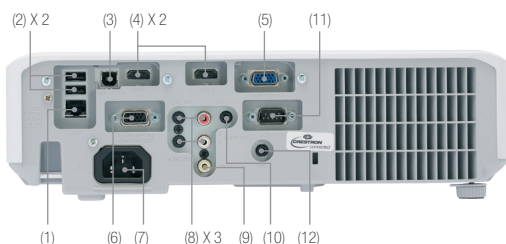

Technical Specifications

(1) LAN (2) USB-A (3) USB-B (4) HDMI (5) COMPUTER IN 1
 (6) COMPUTER IN 2/MONITOR OUT (7) AC IN (8) AUDIO IN (9) VIDEO
 (10) AUDIO OUT (11) CONTROL (12) MIC

a: Projection distance
b: Lens centre to the higher edge of the screen
c: Lens centre to the lower edge of the screen

OPTICAL	
LCD Panel	0.63 inch 3LCD Panel
Resolution	1024 x 768 (XGA) 4:3 aspect ratio
Brightness ANSI	4200 lumens (Normal), 2814 lumens (ECO-2)
Colour Light Output (Colour Brightness)	4200 lumens (Normal), 2814 lumens (ECO-2)
Contrast Ratio	10,000:1
Lens	Manual Zoom x1.2, Manual Focus
Lamp Life	5,000 hours (Normal), 10,000 hours (ECO-2)
Lamp Wattage	225 W
Focus Distance	0.9-9.1 m (WIDE), 1.0-10.9 m (TELE)
Distance to Width Ratio	1.5 (WIDE), 1.8 (TELE)
Diagonal Display Size	30 inches-300 inches (60 inches at 1.8 m, wide)
Number of Colours	16.7 Million Colours

PHYSICAL	
Dimensions (W x H x D)	320 x 85 x 245 mm
Weight	3.099 kg
Noise level	37 db Normal, 29 db Eco
Air Filter	5,000 hours is the default, Unwoven filter

ACCESSORIES SUPPLIED	
	Power cord EU model: Euro cord (1.8 m) x1 / US model: US cord (1.8m), Computer Cable (2 m) x1, IR Remote Control Unit x1, 'AA' Batteries x2, Lens cover x1, Adapter Cover x1, Security Label x1, Application CD x1, User's Manual CD (Operating Guide, Network Function, Safety Instructions User's Manual (Concise) x1"