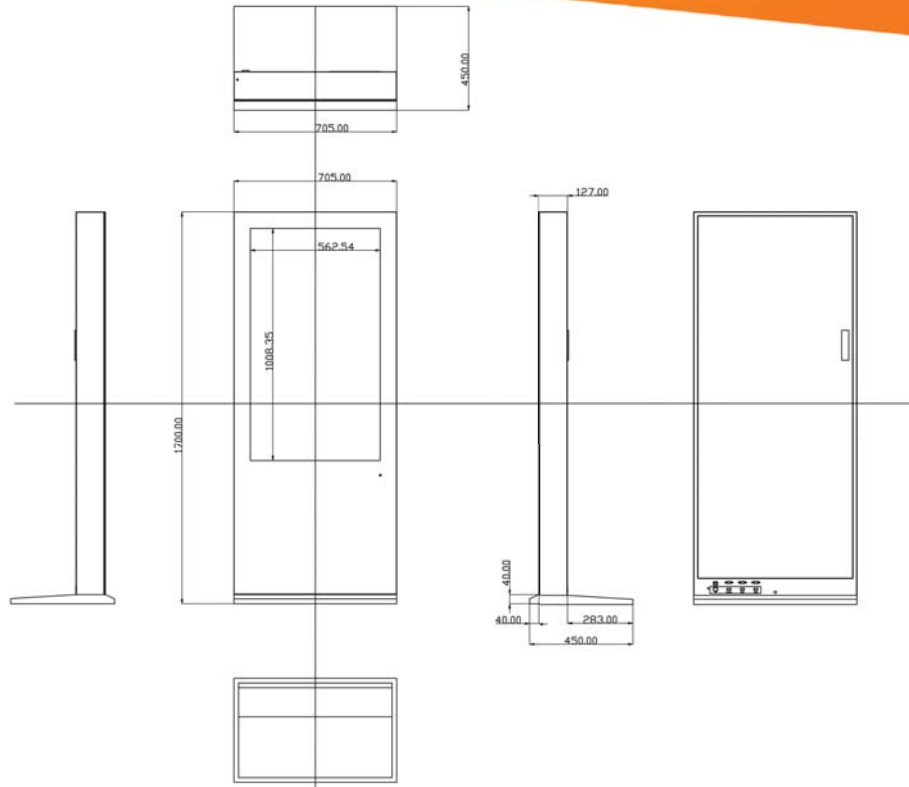

# 46" Freestanding Multi Touch Screen Display

-  infrared multi touch screen
-  24/7 usage
-  easy USB to PC set up
-  windows OS compatible
-  multiple inputs
-  HD high definition
-  commercial touch screen
-  image, video & music
-  eco-friendly power timer
-  remote control
-  freestanding
-  wide viewing angle

# 46" Freestanding Multi Touch Screen Display

46" Freestanding Infrared Multi Touch Screen Display

Unit Size (WxHxD mm)	705x1700x127
Display Area (mm)	562.54x1008.35
Aspect Ratio	9:16
Resolution	1920x1080
Brightness (cd/m <sup>2</sup> )	500
Contrast Ratio	4000:1 typ
Viewing Angle	178°
Colour	16.7M
Response Time (ms)	8
Colour Temperature	10000k
Life Time (hours)	50000
Power Consumption (W)	370
Inputs	VGA, HDMI, DVI, YPbPr, Video IN, RGB/HV
Outputs	Video, Audio
Touch Resolution (interpolation)	4096x4096
Operating System	Windows7, Windows2000/XP/2003/Vista/CE
Response Time (ms)	≤16
Power	<2W
Ports (inputs)	USB
Typical Touch Accuracy (mm)	≥5.2
Voltage	+4.75VDC-5.25VDC
Operating Temperature	-20°to 60°
Storage Temperature	-40°to 70°
Operating/Storage Humidity	10% ~ 90%RH