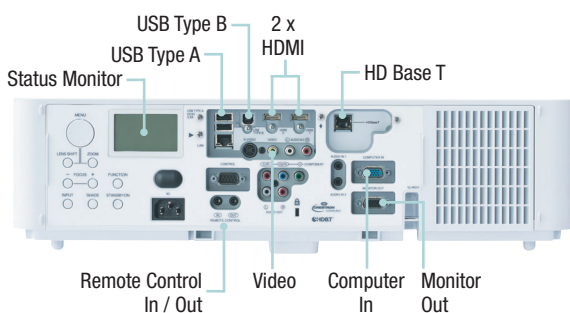

CP-WU8451 / CP-WU8461

HITACHI

Inspire the Next

Technical Specifications

Lens Specifications

Image Size 16:10 - Standard Lens: ML-703				
Screen size (diagonal)	Projection distance (a)		Screen height (cm)	
	Wide (m)	Tele (m)	b (top)	c (bottom)
30" (0.8m)	1.0	1.9	45	-4
40" (1.0m)	1.3	2.6	60	-6
50" (1.3m)	1.6	3.2	75	-7
60" (1.5m)	1.9	3.8	90	-9
70" (1.8m)	2.3	4.5	105	-10
80" (2.0m)	2.6	5.1	120	-12
90" (2.3m)	2.9	5.8	135	-13
100" (2.5m)	3.2	6.4	150	-15
150" (3.8m)	4.8	9.6	224	-22
200" (5.1m)	6.4	12.8	299	-30
250" (6.4m)	8.0	16.0	374	-37
300" (7.6m)	9.6	19.1	449	-45
500" (12.7m)	16.1	31.9	748	-75
600" (15.2m)	19.3	38.3	897	-90