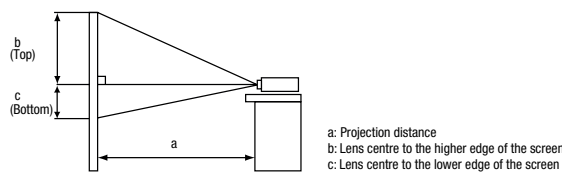

CP-WU8451 / CP-WU8461

HITACHI

Inspire the Next

Technical Specifications

Lens Specifications

Image Size 16:10 - Standard Lens: ML-703				
Screen size (diagonal)	Projection distance (a)		Screen height (cm)	
	Wide (m)	Tele (m)	b (top)	c (bottom)
30" (0.8m)	1.0	1.9	45	-4
40" (1.0m)	1.3	2.6	60	-6
50" (1.3m)	1.6	3.2	75	-7
60" (1.5m)	1.9	3.8	90	-9
70" (1.8m)	2.3	4.5	105	-10
80" (2.0m)	2.6	5.1	120	-12
90" (2.3m)	2.9	5.8	135	-13
100" (2.5m)	3.2	6.4	150	-15
150" (3.8m)	4.8	9.6	224	-22
200" (5.1m)	6.4	12.8	299	-30
250" (6.4m)	8.0	16.0	374	-37
300" (7.6m)	9.6	19.1	449	-45
500" (12.7m)	16.1	31.9	748	-75
600" (15.2m)	19.3	38.3	897	-90