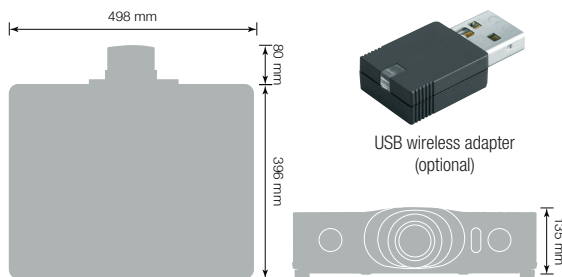

CP-WU8451 / CP-WU8461

HITACHI

Inspire the Next

Technical Specifications

Lens Specifications

Image Size 16:10 - Standard Lens: ML-703				
Screen size (diagonal)	Projection distance (a)		Screen height (cm)	
	Wide (m)	Tele (m)	b (top)	c (bottom)
30" (0.8m)	1.0	1.9	45	-4
40" (1.0m)	1.3	2.6	60	-6
50" (1.3m)	1.6	3.2	75	-7
60" (1.5m)	1.9	3.8	90	-9
70" (1.8m)	2.3	4.5	105	-10
80" (2.0m)	2.6	5.1	120	-12
90" (2.3m)	2.9	5.8	135	-13
100" (2.5m)	3.2	6.4	150	-15
150" (3.8m)	4.8	9.6	224	-22
200" (5.1m)	6.4	12.8	299	-30
250" (6.4m)	8.0	16.0	374	-37
300" (7.6m)	9.6	19.1	449	-45
500" (12.7m)	16.1	31.9	748	-75
600" (15.2m)	19.3	38.3	897	-90