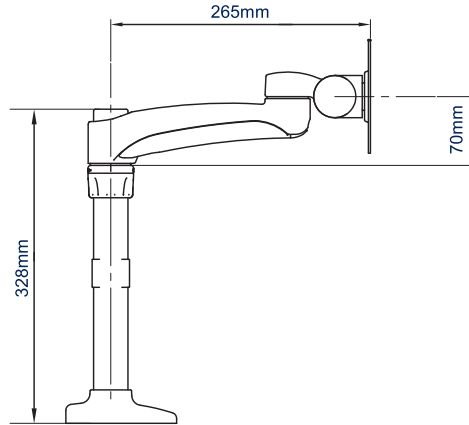

TOP VIEW

INTERFACE

SIDE VIEW

PACKING INFORMATION

COLOUR:	ORDER REF:	EAN CODE:	MASTER CARTON QTY:	INNER CARTON QTY:	MASTER CARTON WEIGHT:	MASTER CARTON CUBE:
Black	BT7372/B	5019318752162	2	0	5.6kg	0.044cbm

RELATED PRODUCTS TO THE BT7372

SS-BT7372-V2-100516