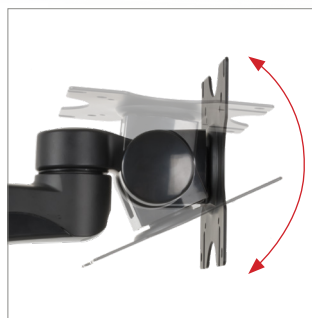

BT7372

SINGLE ARM FLAT SCREEN DESK MOUNT

The BT7372 is a single arm desk mount made from durable aluminium with an anodised, polished finish. Suitable for use with screens up to 28", the arm features two swivel points plus 360° screen rotation at the interface, making this desk mount perfect for portrait or landscape mounting. The mount can be easily fixed to the rear or side of a desk or through a grommet hole and the integrated cable management ensures a neat and tidy installation.

FEATURES

- High-end aesthetic quality with a durable anodised polished finish
- Easy lateral screen positioning
- Features two points of swivel at the pole and interface
- Height adjustment using tool-less locking collar
- Supplied with a desk / grommet clamp
- Integrated cable management for a neat and tidy installation
- 360° screen rotation makes it easy to adjust screens from landscape to portrait
- Simple 'hook-on' installation
- All mounting hardware included

screens

Integrated cable management for a neat and tidy installation

Supplied with a desk clamp that can attach either to the rear / side of a desk or through a grommet hole

+65°/-90° tilt adjustment, and 360° screen rotation makes it easy to adjust screens

Height adjustment using tool-less locking collar

TOP VIEW

GROMMET

DESK CLAMP

INTERFACE

SIDE VIEW

FRONT VIEW

PACKING INFORMATION