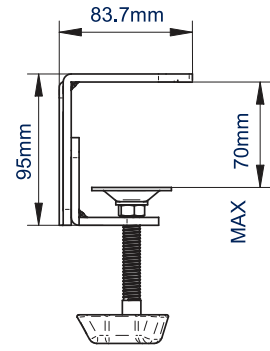

TOP VIEW

DESK CLAMP

INTERFACE

SIDE VIEW

PACKING INFORMATION

COLOUR:	ORDER REF:	EAN CODE:	MASTER CARTON QTY:	INNER CARTON QTY:	MASTER CARTON WEIGHT:	MASTER CARTON CUBE:
Black	BT7372/B	5019318752162	2	0	5.6kg	0.044cbm

RELATED PRODUCTS TO THE BT7372

SS-BT7372-V2-100516