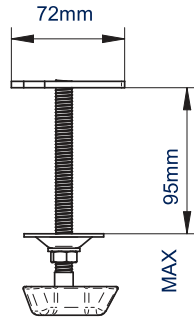

TOP VIEW

GROMMET

INTERFACE

SIDE VIEW

PACKING INFORMATION

COLOUR:	ORDER REF:	EAN CODE:	MASTER CARTON QTY:	INNER CARTON QTY:	MASTER CARTON WEIGHT:	MASTER CARTON CUBE:
Black	BT7372/B	5019318752162	2	0	5.6kg	0.044cbm

RELATED PRODUCTS TO THE BT7372

SS-BT7372-V2-100516