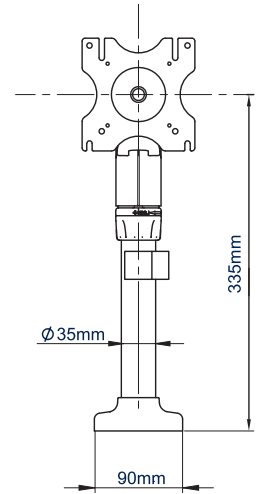

FRONT VIEW

PACKING INFORMATION

COLOUR:	ORDER REF:	EAN CODE:	MASTER CARTON QTY:	INNER CARTON QTY:	MASTER CARTON WEIGHT:	MASTER CARTON CUBE:
Black	BT7372/B	5019318752162	2	0	5.6kg	0.044cbm