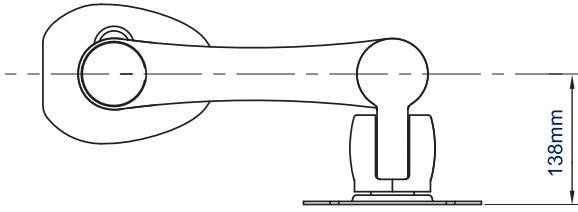

TOP VIEW

INTERFACE

SIDE VIEW

PACKING INFORMATION

COLOUR:	ORDER REF:	EAN CODE:	MASTER CARTON QTY:	INNER CARTON QTY:	MASTER CARTON WEIGHT:	MASTER CARTON CUBE:
Black	BT7372/B	5019318752162	2	0	5.6kg	0.044cbm

RELATED PRODUCTS TO THE BT7372

SS-BT7372-V2-100516