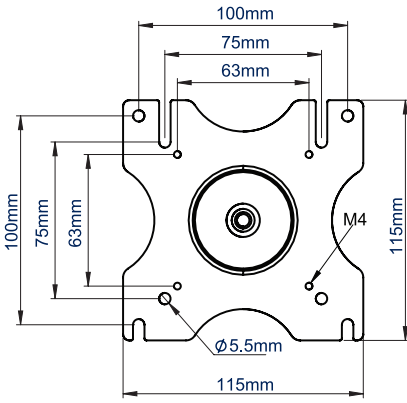

TOP VIEW

INTERFACE

SIDE VIEW

PACKING INFORMATION

COLOUR:	ORDER REF:	EAN CODE:	MASTER CARTON QTY:	INNER CARTON QTY:	MASTER CARTON WEIGHT:	MASTER CARTON CUBE:
Black	BT7372/B	5019318752162	2	0	5.6kg	0.044cbm

RELATED PRODUCTS TO THE BT7372

SS-BT7372-V2-100516