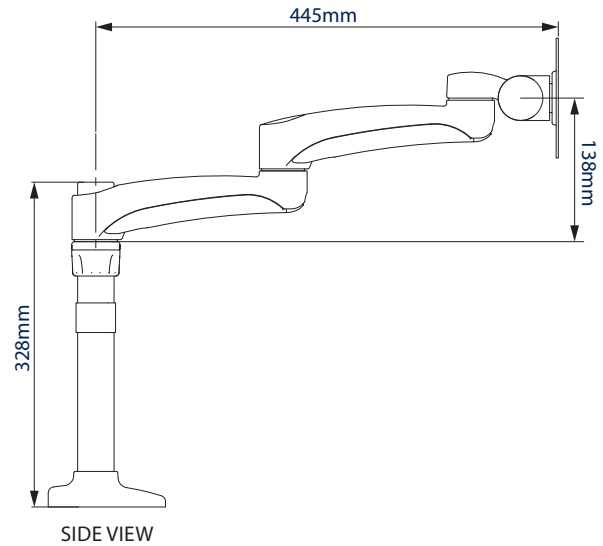

SPECIFICATION

Recommended screen size	up to 28"
Max load	9kg
VESA® compatibility	75 x 75 & 100 x 100
Tilt	+65° / -90°
Swivel at pole	360°
Swivel at interface	220°
Screen rotation	360°
Max extension	445mm
Colour	Black

FEATURES

- High-end aesthetic quality with a durable anodised polished finish
- Easy lateral screen positioning
- Features three points of swivel at the pole, arm and interface
- Height adjustment using tool-less locking collar
- Supplied with a desk / grommet clamp
- Integrated cable management
- 360° screen rotation makes it easy to adjust screens from landscape to portrait
- Simple 'hook-on' installation
- All mounting hardware included

Integrated cable management for a neat and tidy installation

Supplied with a desk clamp that can attach either to the rear / side of a desk or through a grommet hole

+65°/-90° tilt adjustment, and 360° screen rotation makes it easy to adjust screens

Height adjustment using tool-less locking collar

TOP VIEW

GROMMET

DESK CLAMP

FRONT VIEW

INTERFACE

SIDE VIEW

PACKING INFORMATION