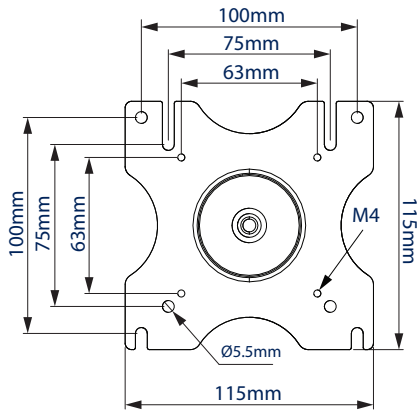

SPECIFICATION

Recommended screen size	up to 28"
Max load	9kg
VESA® compatibility	75 x 75 & 100 x 100
Tilt	+65° / -90°
Swivel at pole	360°
Swivel at interface	220°
Screen rotation	360°
Max extension	445mm
Colour	Black

Integrated cable management for a neat and tidy installation

Supplied with a desk clamp that can attach either to the rear / side of a desk or through a grommet hole

+65°/-90° tilt adjustment, and 360° screen rotation makes it easy to adjust screens

Height adjustment using tool-less locking collar

TOP VIEW

GROMMET

DESK CLAMP

FRONT VIEW

INTERFACE

SIDE VIEW

PACKING INFORMATION

COLOUR:	ORDER REF:	EAN CODE:	MASTER CARTON QTY:	INNER CARTON QTY:	MASTER CARTON WEIGHT:	MASTER CARTON CUBE:
Black	BT7373/B	5019318752179	2	0	6.3kg	0.044cbm

RELATED PRODUCTS TO THE BT7373

BT7383
Double Arm Full Motion Desk Mount designed for screens up to 28"