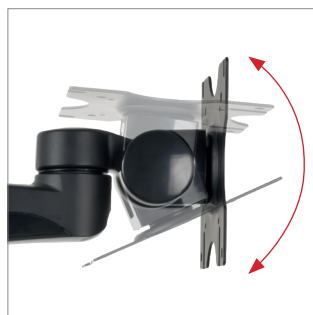

BT7373

DOUBLE ARM FLAT SCREEN DESK MOUNT

The BT7373 is a double arm desk mount made from durable aluminium with an anodised polished finish. Suitable for use with screens up to 28", the arm features three swivel points plus 360° screen rotation at the interface, making this desk mount perfect for portrait or landscape mounting. The mount can be easily fixed to the rear or side of a desk or through a grommet hole and the integrated cable management ensures a neat and tidy installation.

FEATURES

- High-end aesthetic quality with a durable anodised polished finish
- Easy lateral screen positioning
- Features three points of swivel at the pole, arm and interface
- Height adjustment using tool-less locking collar
- Supplied with a desk / grommet clamp
- Integrated cable management
- 360° screen rotation makes it easy to adjust screens from landscape to portrait
- Simple 'hook-on' installation
- All mounting hardware included

Integrated cable management for a neat and tidy installation

Supplied with a desk clamp that can attach either to the rear / side of a desk or through a grommet hole

+65°/-90° tilt adjustment, and 360° screen rotation makes it easy to adjust screens

Height adjustment using tool-less locking collar

TOP VIEW

GROMMET

DESK CLAMP

FRONT VIEW

INTERFACE

SIDE VIEW

PACKING INFORMATION