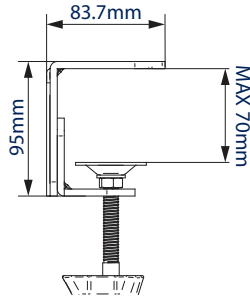

SPECIFICATION

Recommended screen size	up to 28"
Max load	9kg
VESA® compatibility	75 x 75 & 100 x 100
Tilt	+65° / -90°
Swivel at pole	360°
Swivel at interface	220°
Screen rotation	360°
Max extension	445mm
Colour	Black

FEATURES

- High-end aesthetic quality with a durable anodised polished finish
- Easy lateral screen positioning
- Features three points of swivel at the pole, arm and interface
- Height adjustment using tool-less locking collar
- Supplied with a desk / grommet clamp
- Integrated cable management
- 360° screen rotation makes it easy to adjust screens from landscape to portrait
- Simple 'hook-on' installation
- All mounting hardware included

Integrated cable management for a neat and tidy installation

Supplied with a desk clamp that can attach either to the rear / side of a desk or through a grommet hole

+65°/-90° tilt adjustment, and 360° screen rotation makes it easy to adjust screens

Height adjustment using tool-less locking collar

TOP VIEW

GROMMET

DESK CLAMP

FRONT VIEW

INTERFACE

SIDE VIEW

PACKING INFORMATION