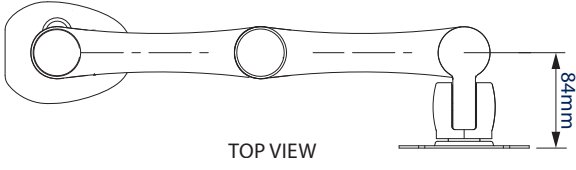

FEATURES

- High-end aesthetic quality with a durable anodised polished finish
- Easy lateral screen positioning
- Features three points of swivel at the pole, arm and interface
- Height adjustment using tool-less locking collar
- Supplied with a desk / grommet clamp
- Integrated cable management
- 360° screen rotation makes it easy to adjust screens from landscape to portrait
- Simple 'hook-on' installation
- All mounting hardware included

Integrated cable management for a neat and tidy installation

Supplied with a desk clamp that can attach either to the rear / side of a desk or through a grommet hole

+65°/-90° tilt adjustment, and 360° screen rotation makes it easy to adjust screens

Height adjustment using tool-less locking collar

TOP VIEW

GROMMET

DESK CLAMP

FRONT VIEW

INTERFACE

SIDE VIEW

PACKING INFORMATION