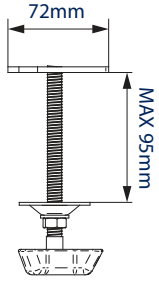

SPECIFICATION

Recommended screen size	up to 28"
Max load	9kg
VESA® compatibility	75 x 75 & 100 x 100
Tilt	+65° / -90°
Swivel at pole	360°
Swivel at interface	220°
Screen rotation	360°
Max extension	445mm
Colour	Black

FEATURES

- High-end aesthetic quality with a durable anodised polished finish
- Easy lateral screen positioning
- Features three points of swivel at the pole, arm and interface
- Height adjustment using tool-less locking collar
- Supplied with a desk / grommet clamp
- Integrated cable management
- 360° screen rotation makes it easy to adjust screens from landscape to portrait
- Simple 'hook-on' installation
- All mounting hardware included

Integrated cable management for a neat and tidy installation

Supplied with a desk clamp that can attach either to the rear / side of a desk or through a grommet hole

+65°/-90° tilt adjustment, and 360° screen rotation makes it easy to adjust screens

Height adjustment using tool-less locking collar

TOP VIEW

GROMMET

DESK CLAMP

FRONT VIEW

INTERFACE

SIDE VIEW

PACKING INFORMATION