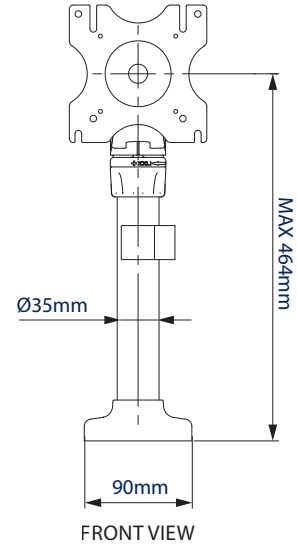

SPECIFICATION

Recommended screen size	up to 28"
Max load	9kg
VESA® compatibility	75 x 75 & 100 x 100
Tilt	+65° / -90°
Swivel at pole	360°
Swivel at interface	220°
Screen rotation	360°
Max extension	445mm
Colour	Black

Integrated cable management for a neat and tidy installation

Supplied with a desk clamp that can attach either to the rear / side of a desk or through a grommet hole

+65°/-90° tilt adjustment, and 360° screen rotation makes it easy to adjust screens

Height adjustment using tool-less locking collar

TOP VIEW

GROMMET

DESK CLAMP

FRONT VIEW

INTERFACE

SIDE VIEW

PACKING INFORMATION

COLOUR:	ORDER REF:	EAN CODE:	MASTER CARTON QTY:	INNER CARTON QTY:	MASTER CARTON WEIGHT:	MASTER CARTON CUBE:
Black	BT7373/B	5019318752179	2	0	6.3kg	0.044cbm

RELATED PRODUCTS TO THE BT7373

BT7383
Double Arm Full Motion Desk Mount designed for screens up to 28"