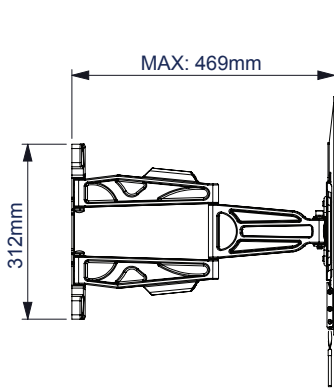

SIDE VIEW - MAXIMUM EXTENSION