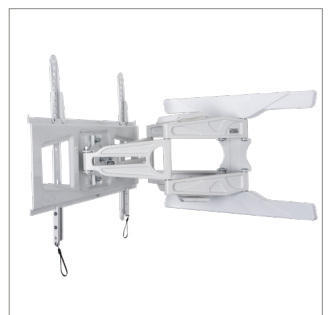

**FOLDS
CLOSE TO
THE WALL**

BT8225

ULTRA-SLIM FLAT SCREEN WALL MOUNT WITH TWIN CANTILEVER ARMS

Designed to mount medium to large sized screens, this ultra-slim twin cantilever arm wall mount features a tilting interface and three swivel points, allowing quick and easy repositioning of screens as required - whether folded flat to the wall at a depth of just 40mm or at maximum extension. Cover plates to hide fixings and integrated cable management help make this a neat and tidy mounting solution which is ideal for commercial applications as well as home installations.

SPECIFICATION

Recommended screen size	39" - 75"
Max load	45kg
VESA® compatibility	up to 600 x 400
Universal fixings	up to 600 x 400mm
Tilt	+/-15°
Swivel	130°
Extension	40 - 469mm
Colour	Black or White

FEATURES

- Universal screen interface suitable for all screens
- Ultra-slim design allows close to the wall installation when folded flat
- Twin cantilever arm for extended reach - ideal for corner mounting
- Easy tool-less tilt mechanism
- Lateral adjustment of screen once mounted
- Integrated cable management
- Cover plates to hide wall fixings
- Interface arms can be padlocked to help prevent unauthorised removal of screen (padlock not included)
- Includes spirit level for easy wall plate levelling during installation
- Suitable for concrete, brick and 16" stud walls
- Simple 'hook-on' installation
- All mounting hardware included

Ultra-slim design mounts screen only 40mm from wall when folded flat

Integrated cable management

A small padlock can be used to help prevent unauthorised removal of screen

Also available in White

SIDE VIEW - MAXIMUM EXTENSION