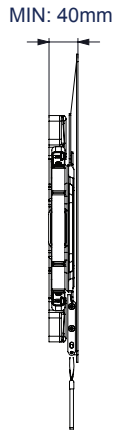

SIDE VIEW - FLAT TO WALL