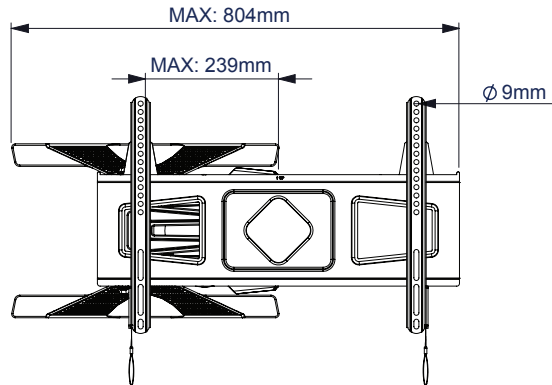

FRONT VIEW WITH ARM EXTENDED TO SIDE

PACKING INFORMATION

COLOUR:	ORDER REF:	EAN CODE:	MASTER CARTON QTY:	INNER CARTON QTY:	MASTER CARTON WEIGHT:	MASTER CARTON CUBE:
Black	BT8225/B	5019318759390	2	0	16.5kg	0.041cbm
White	BT8225/W	5019318759680	2	0	16.5kg	0.041cbm