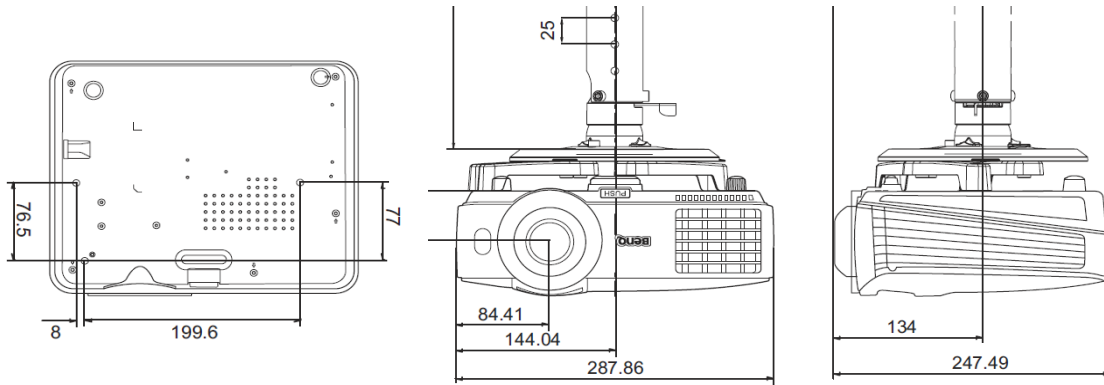

\*Lamp life results will vary depending on environmental conditions and usage. Actual product's features and specifications are subject to change without notice.

\*\* Default mode is **Presentation**. When 3D is on, Picture Modes only shows 3D. When 3D is off, it is not shown in Picture Modes.

## Distance Chart

Screen size				Distance from screen (mm)			Vertical offset (mm)
Diagonal		W (mm)	H (mm)	Min length (max. zoom)	Average	Max length (min. zoom)	
Inch	mm						
40	1016	862	538	625	688	750	13
60	1524	1292	808	938	1031	1125	20
80	2032	1723	1077	1250	1375	1500	27
100	2540	2154	1346	1563	1719	1875	34
120	3048	2585	1615	1875	2063	2250	40
140	3556	3015	1885	2188	2406	2625	47
160	4064	3446	2154	2500	2750	3000	54
180	4572	3877	2423	2813	3094	3375	61
200	5080	4308	2692	3125	3438	3750	67
250	6350	5385	3365	3906	4297	4688	84
300	7620	6462	4039	4688	5156	5625	101

## Dimension