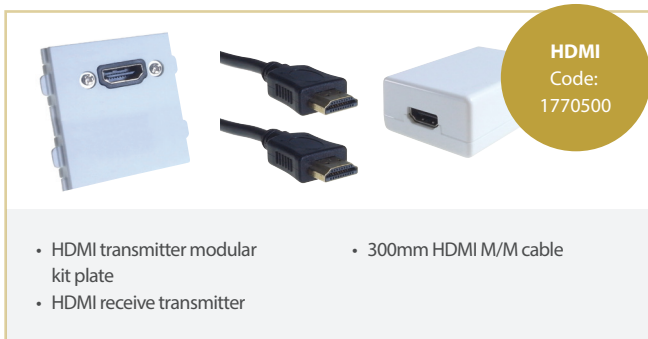

Non Powered Connectivity Over CAT6

Choose your faceplate

Choose your inputs

Choose your distance with our CAT6 ribbon cable

Contact us if you need a back box for your CAT6 solution