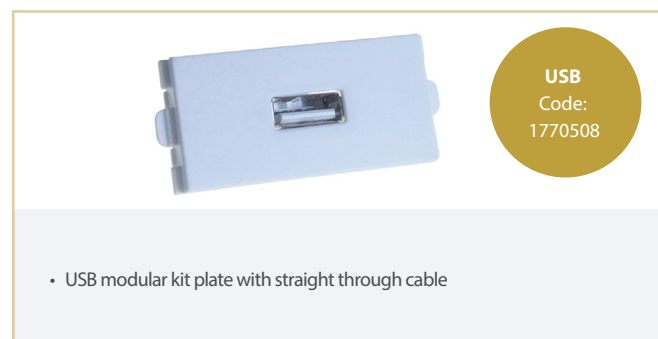

Non Powered Connectivity Over CAT6

Choose your faceplate

Choose your inputs

Choose your distance with our CAT6 ribbon cable

Contact us if you need a back box for your CAT6 solution