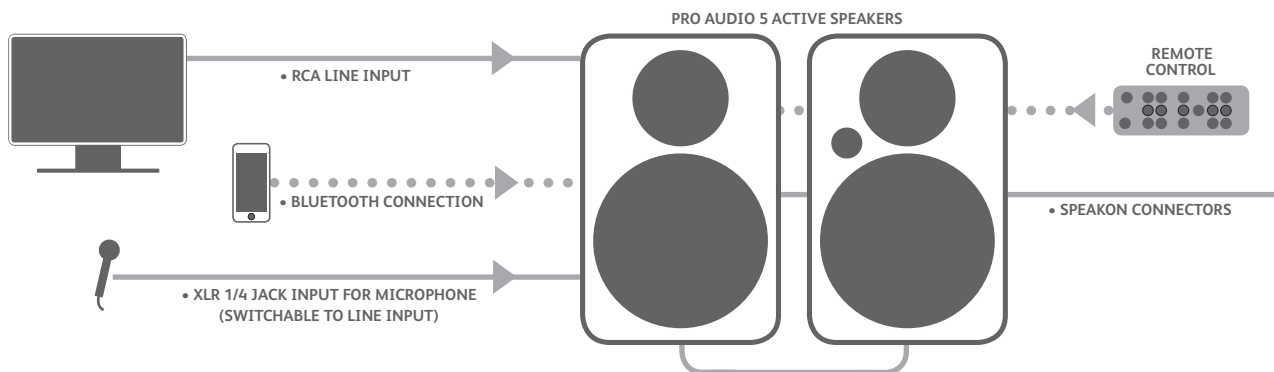

Wall mounting for small halls and offices.

Remote control included

A wide range of inputs

Secure Bluetooth® connection

## ACTIVE SPEAKER SYSTEM

These professional active speakers are compact but powerful. Ideal for small halls, classrooms, conference and meeting room installations.

The Pro Audio 5 delivers Analogue, Bluetooth® and Digital connections.

Powerful 5" woofers combined with the 1" tweeters deliver a rich, rewarding and powerful sound.

- Complete with heavy duty wall brackets
- Compact but powerful, up to 40W per channel RMS output
- Flexible input options
- Bluetooth® capability
- RCA line input
- XLR-1/4 inch jack input (switchable from mic to line level with variable gain control)
- Professional Speakon connectors to link active master speaker to passive slave speaker
- Supplied with remote control.

## CONNECTIVITY