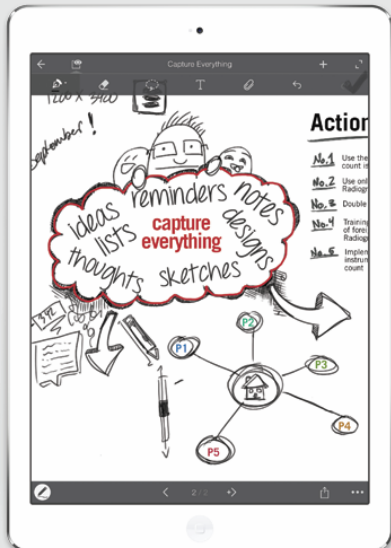

# SMARTPEN<sup>2</sup>

Real Ink. Real Paper. Real Simple.

equil<sup>®</sup>

## Equil Note

Capture, edit, and share handwritten notes on Android, iOS, Mac and Windows devices. Use different pen tips, colors, and text-editing tools to enhance content and add searchable tags. Organize your notes into collections, save to and sync with your favorite cloud services.

## Equil Sketch

Get creative and capture your vision digitally without losing the pen-to-paper element of the drawing process. Choose from 10 different brush tips and use the pressure sensitive pen to blend and shade your sketch. Work in layers and export to Photoshop.

➔ Diagram ideas in a way that works for you and bring content to life with over 600 levels of pen sensitivity.

➔ Edit and organize high resolution notes and sketches, tag for easy searching and enhance with additional media including photos, maps and audio.