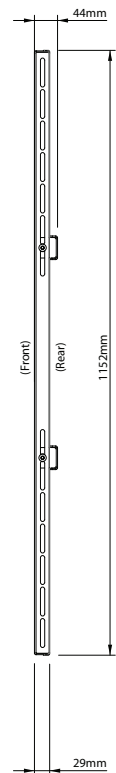

## Heavy Duty Mounting Solution for Clevertouch Displays

Designed to mount all Clevertouch interactive displays from 55" up to 105". The 1550034 can be quickly installed and features security locking screws to help prevent unauthorised removal of the screen, lateral adjustment along the length of the mount and integrated cable management.

- Designed for Sahara Clevertouch displays up to 105"
- Simple 'hook-on' installation
- Lateral adjustment along the length of the mount
- Integrated cable management
- Locking screws help prevent unauthorised removal of screens
- Can be pole mounting using B-Tech's Ø50mm System 2 range
- All mounting hardware included

### Specifications

Max Screen Size	105"
Max Load	200kg
VESA® Fixings	up to 800 x 600mm
Universal Fixings	up to 1100 x 600mm
Dimensions	<b>H:</b> 1170 mm x <b>W:</b> 628 mm x <b>D:</b> 44 mm

### Technical Drawing

Front View

Side View

Rear View

Top View