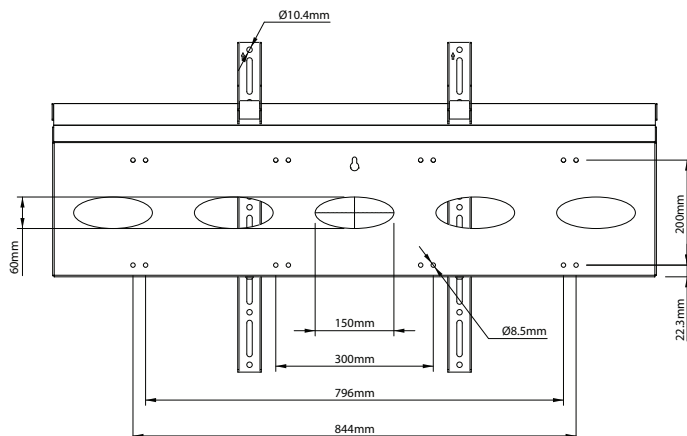

## Heavy Duty Mounting Solution for Clevertouch Displays

Designed to mount all Clevertouch interactive displays from 55" up to 105". The 1550034 can be quickly installed and features security locking screws to help prevent unauthorised removal of the screen, lateral adjustment along the length of the mount and integrated cable management.

- Designed for Sahara Clevertouch displays up to 105"
- Simple 'hook-on' installation
- Lateral adjustment along the length of the mount
- Integrated cable management
- Locking screws help prevent unauthorised removal of screens
- Can be pole mounting using B-Tech's Ø50mm System 2 range
- All mounting hardware included

### Specifications

Max Screen Size	105"
Max Load	200kg
VESA® Fixings	up to 800 x 600mm
Universal Fixings	up to 1100 x 600mm
Dimensions	<b>H:</b> 1170 mm x <b>W:</b> 628 mm x <b>D:</b> 44 mm

### Technical Drawing

Front View

Side View

Rear View

Top View