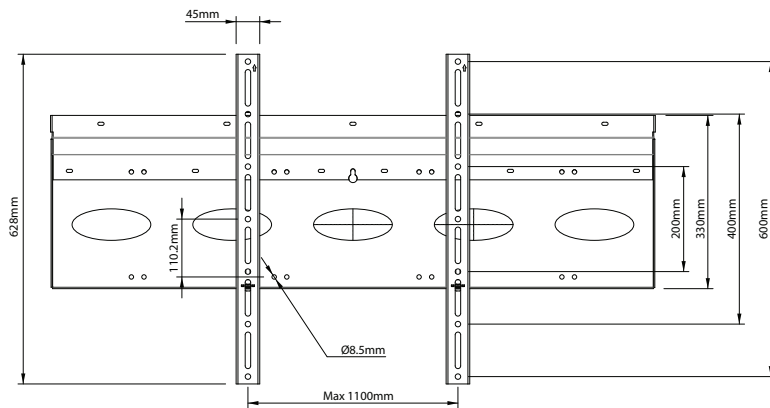

## Heavy Duty Mounting Solution for Clevertouch Displays

Designed to mount all Clevertouch interactive displays from 55" up to 105". The 1550034 can be quickly installed and features security locking screws to help prevent unauthorised removal of the screen, lateral adjustment along the length of the mount and integrated cable management.

- Designed for Sahara Clevertouch displays up to 105"
- Simple 'hook-on' installation
- Lateral adjustment along the length of the mount
- Integrated cable management
- Locking screws help prevent unauthorised removal of screens
- Can be pole mounting using B-Tech's Ø50mm System 2 range
- All mounting hardware included

### Specifications

Max Screen Size	105"
Max Load	200kg
VESA® Fixings	up to 800 x 600mm
Universal Fixings	up to 1100 x 600mm
Dimensions	<b>H:</b> 1170 mm x <b>W:</b> 628 mm x <b>D:</b> 44 mm

### Technical Drawing

Front View

Side View

Rear View

Top View