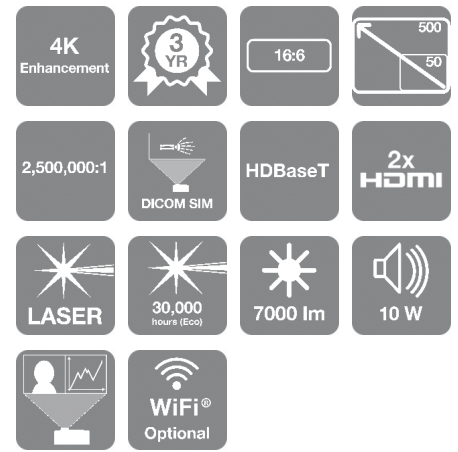

DATASHEET / BROCHURE

KEY FEATURES

No.1
SINCE 2001

EPSON
WORLD LEADER
IN PROJECTORS

Source: Futuresource Consulting Ltd.

EPSON®
EXCEED YOUR VISION