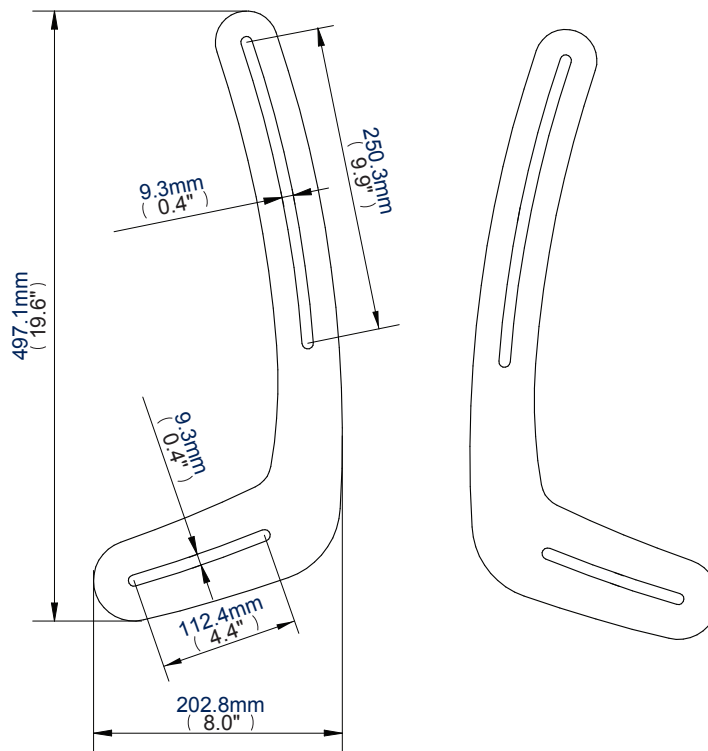

- Mounts Soundbar above or below the screen
- Universal mount suitable for most Soundbars and Screens
- Use with or without a Flat Screen Wall Mount
- Ideal for corner installations with an articulated mount
- Low profile steel brackets
- Easy installation - all mounting hardware included
- Available in Black

Fits easily to the back of your
Flat Screen TV

Mount above or below the screen

Ideal for corner installations with
an articulated mount

Creates a smart and tidy look for
any installation

Universal Soundbar Mount

For more information please visit www.btechavmounts.com/BTV914

BTV914

Front View

Side View

Colour:	Order Ref:	EAN Code:	Master Carton Qty:	Inner Carton Qty:	Master Carton Weight:	Master Carton Cube:
Black	BTV914/B	5019318440700	8	N/A	13.6kg (29.9lbs)	0.742cbm (0.21cuft)